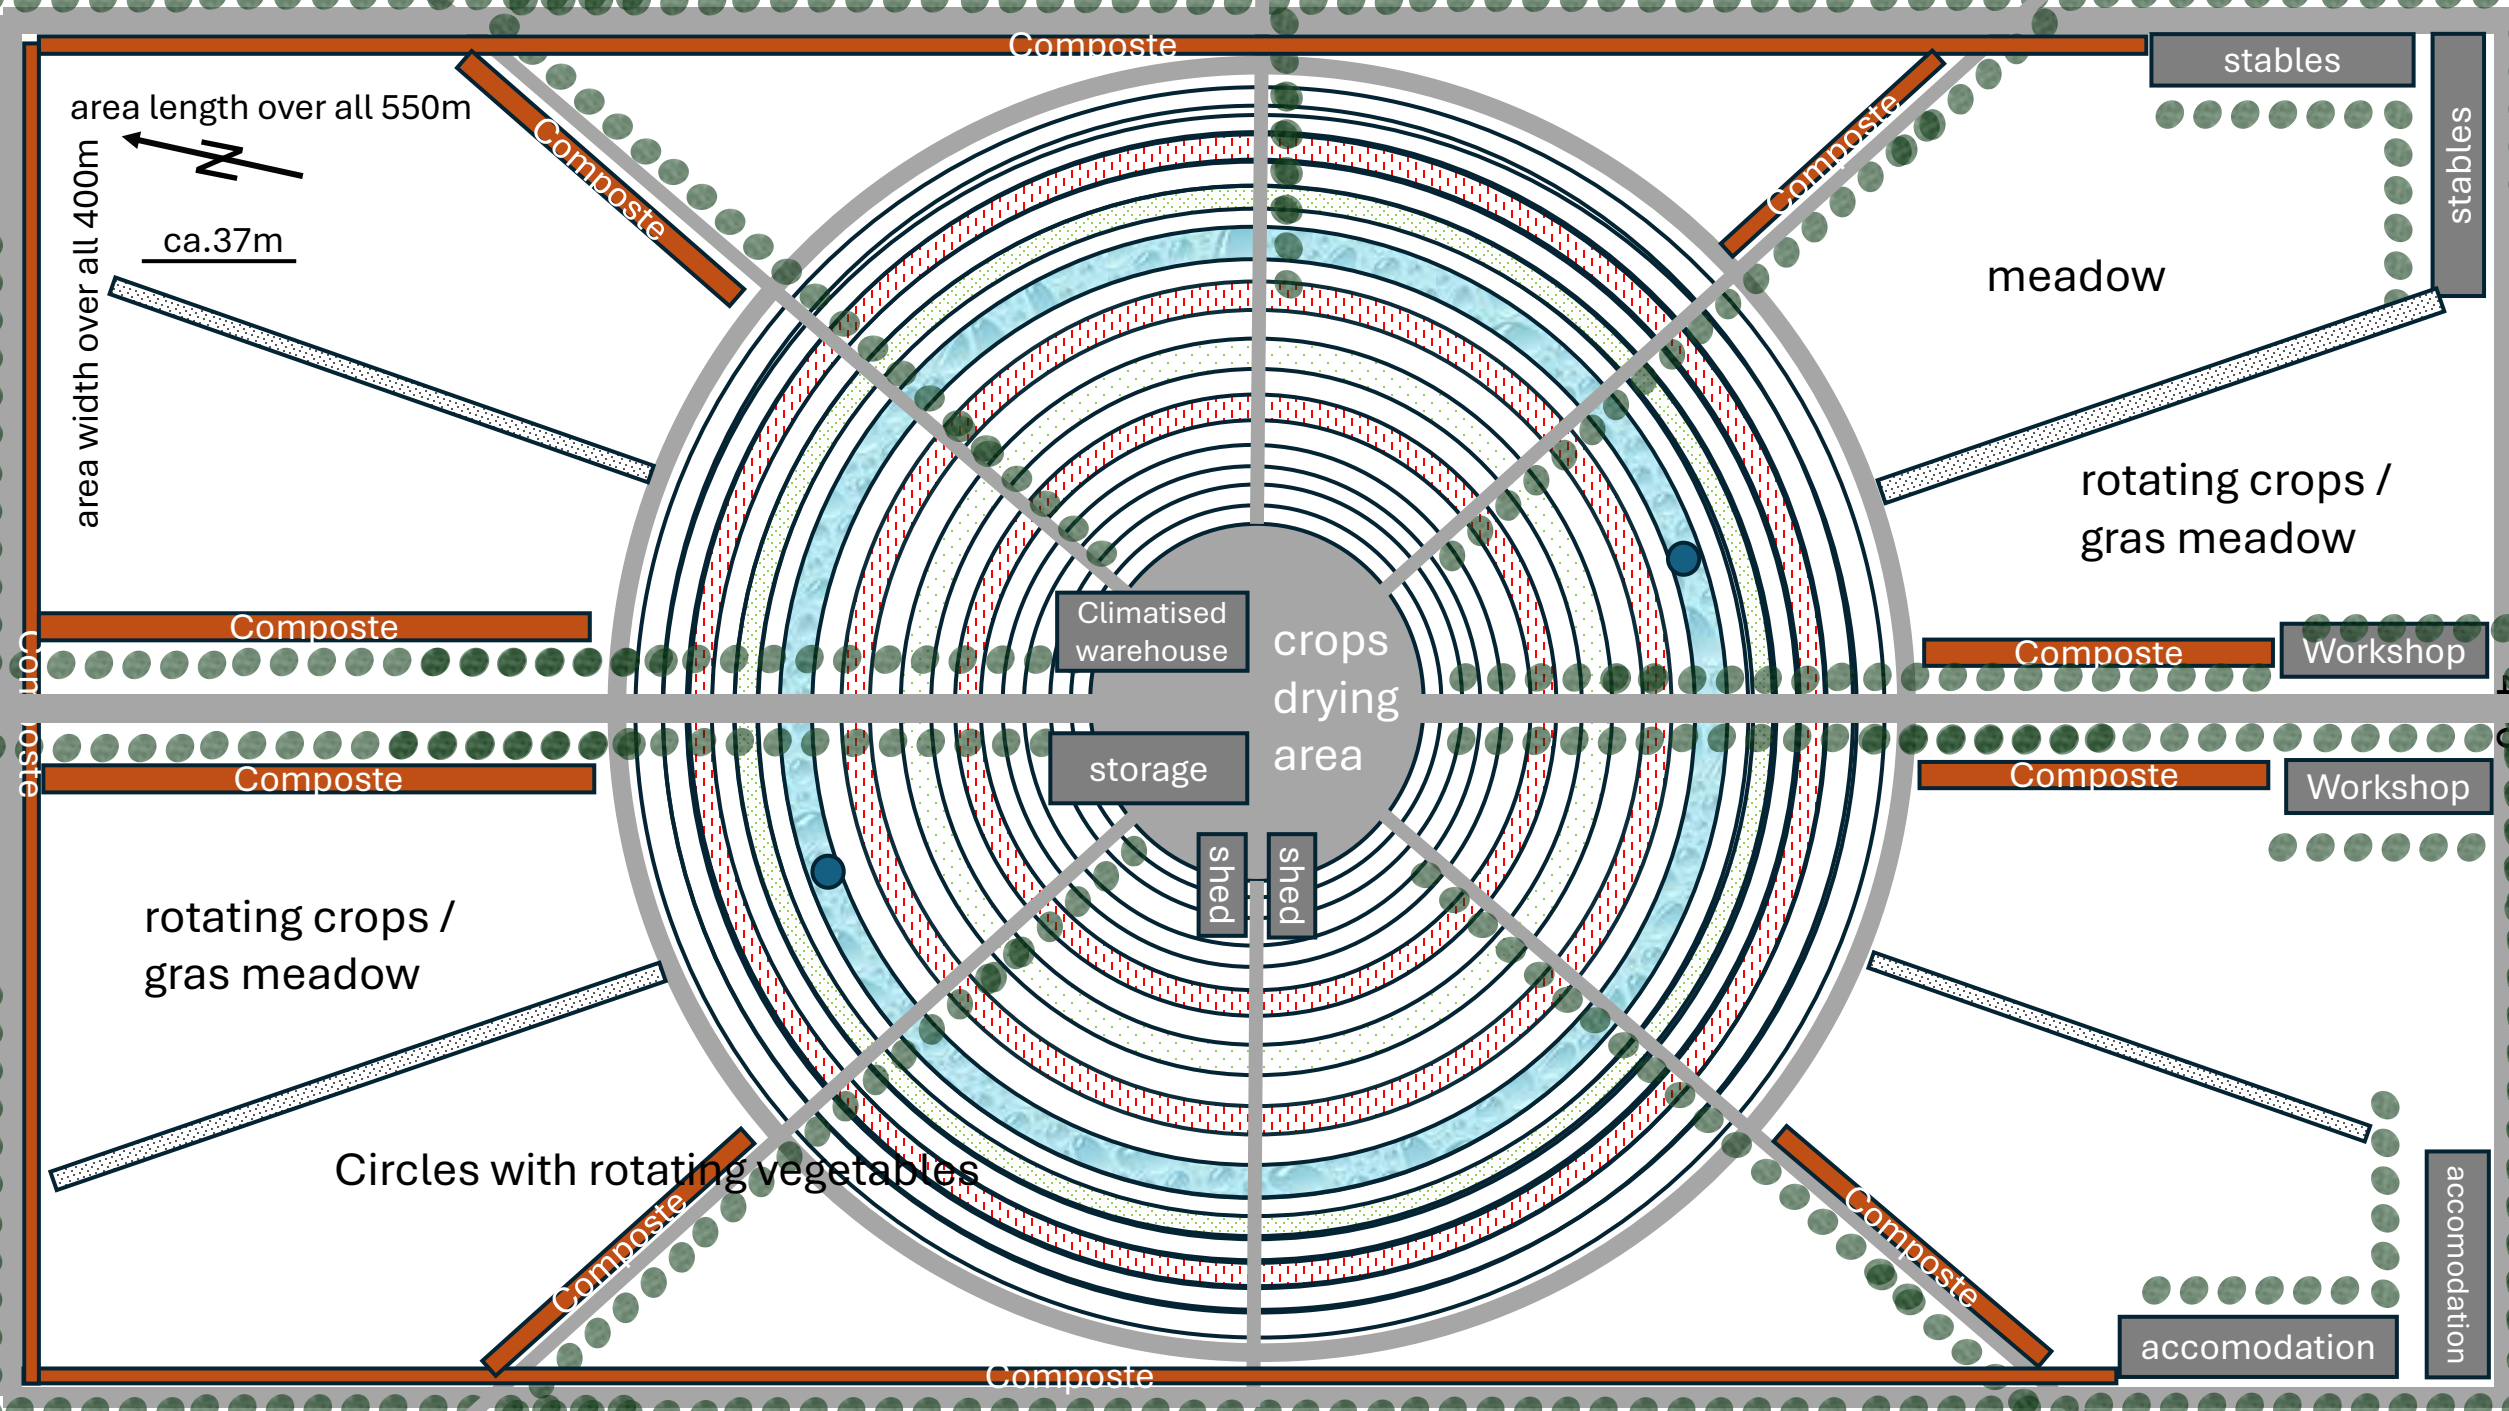

access road

stable
Small Cattle

Shed

neighbour madow

200m

125m

area length over all 550m

ca. 37m

area width over all 400m

Composte

stables

stables

meadow

rotating crops /
gras meadow

Climatised
warehouse

crops
drying
area

storage

shed

shed

Composte

Workshop

Con
poste

Composte

Composte

● Water well

Circle with open water for irrigation and as ecospace, irrigation by pipelines, sprinklers and droppers is taken to berries and vegetables in the circles and to the meadow and crops in the outer segments.