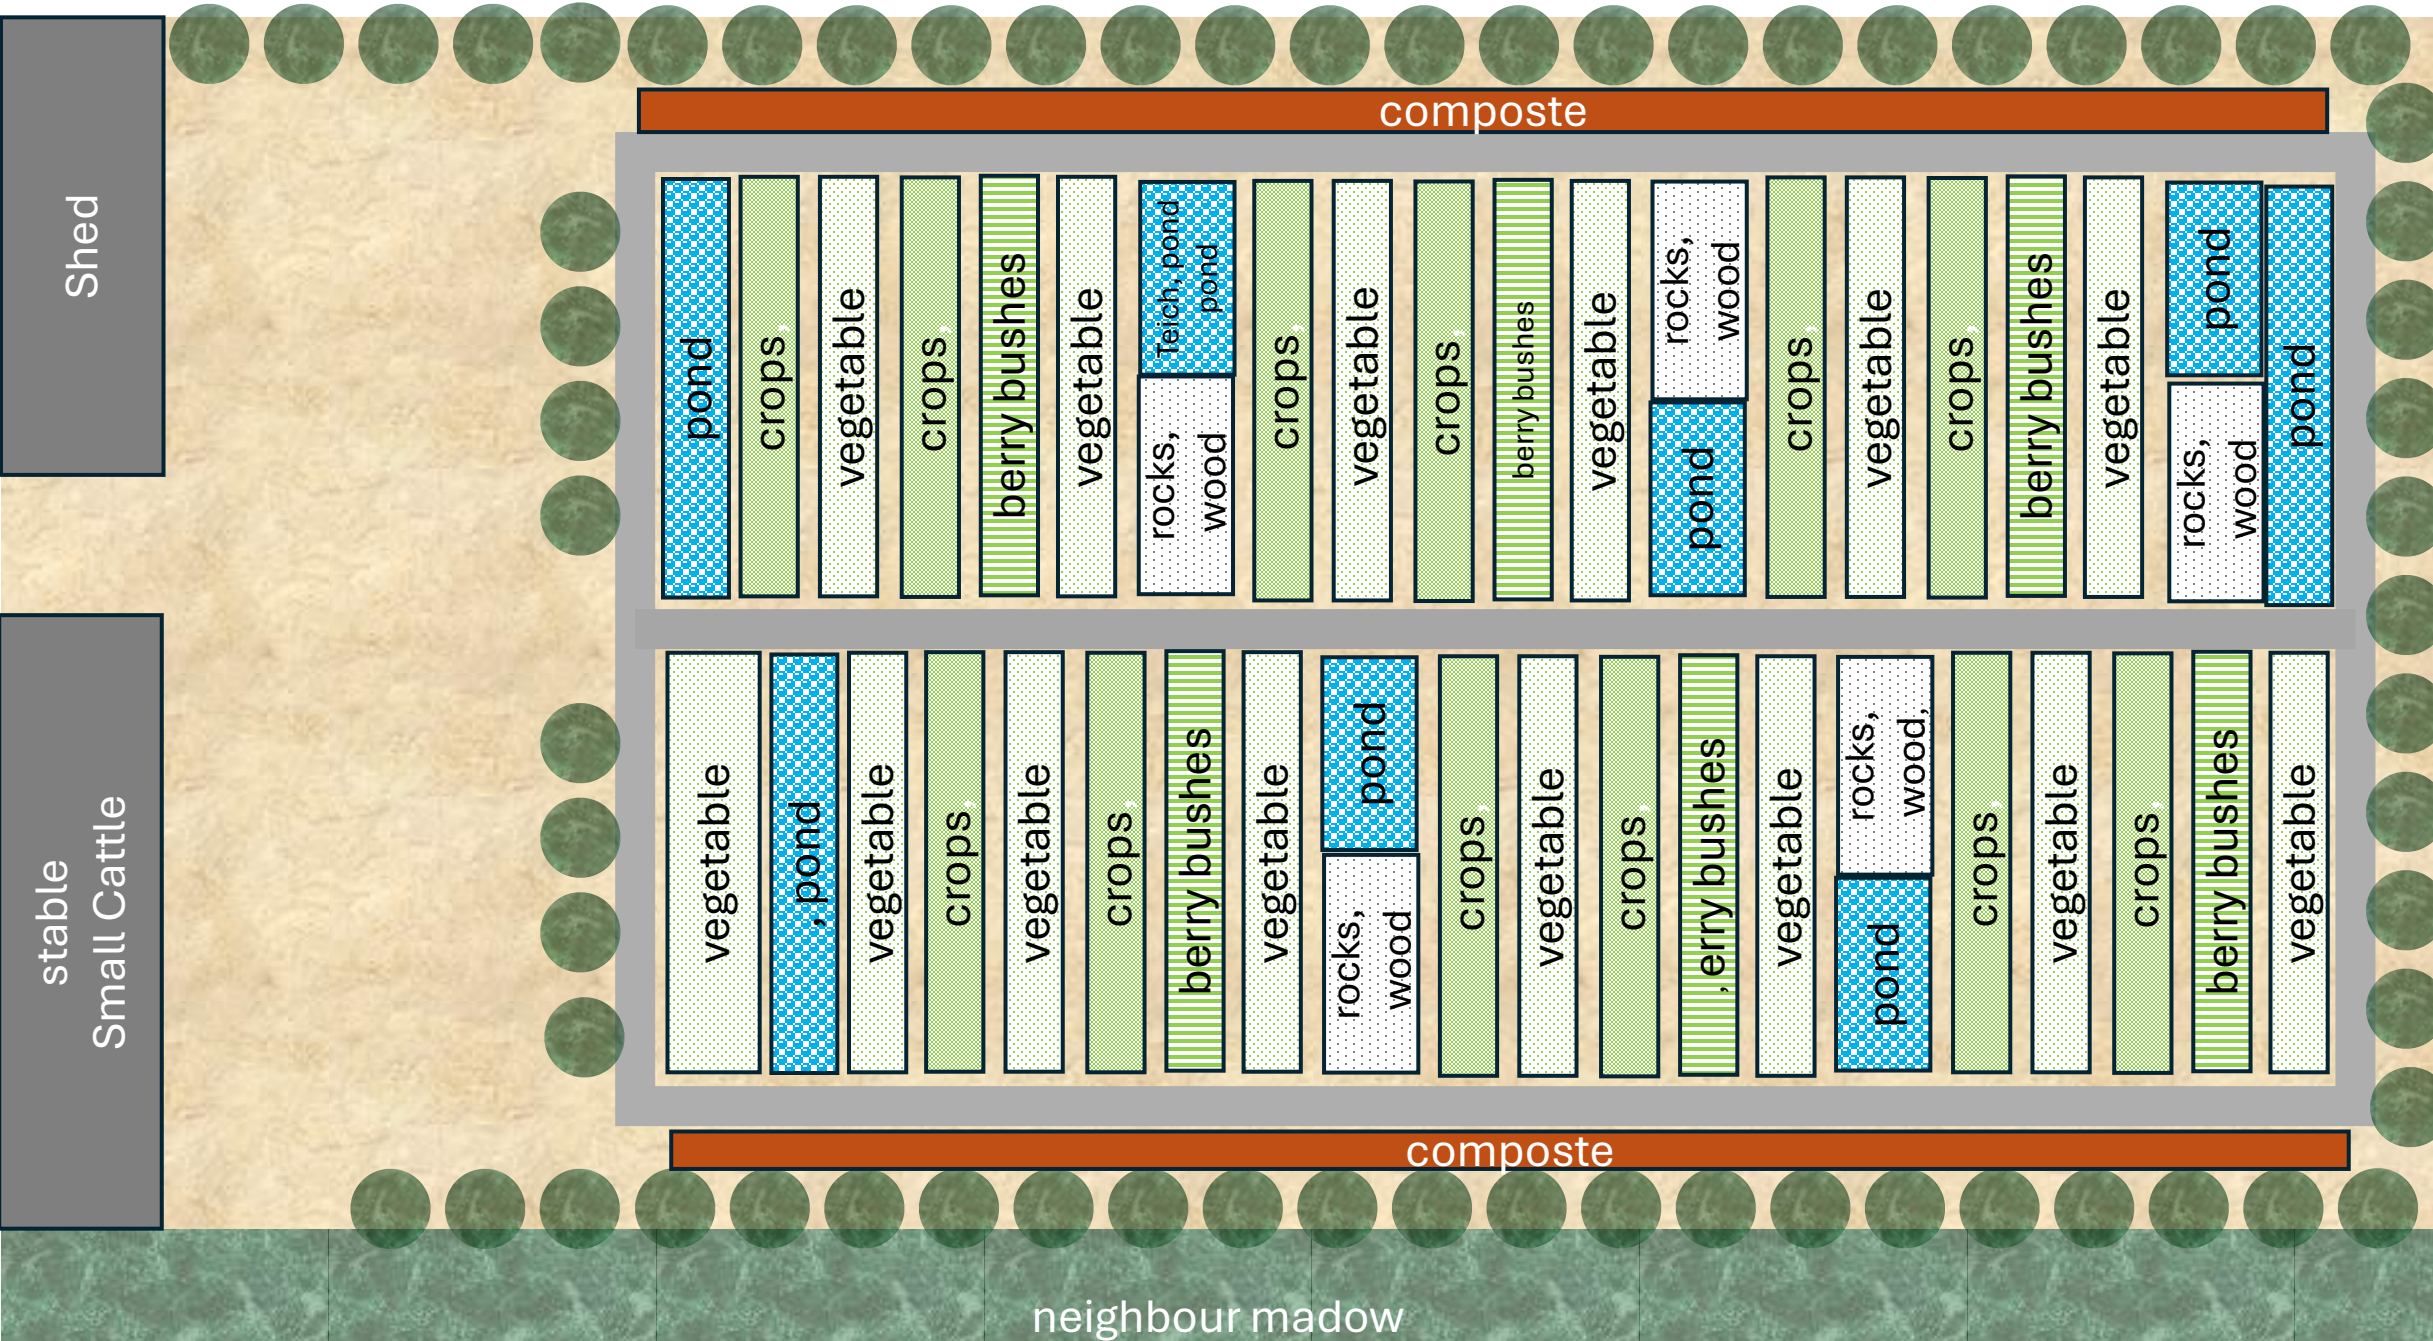

access road

stable
Small Cattle

Shed

neighbour madow

200m

125m

area length over all 550m

ca. 37m

area width over all 400m

Composte

stables

stables

meadow

rotating crops /
gras meadow

Climatised
warehouse

crops
drying
area

storage

shed

shed

Composte

Workshop

Con
poste

Composte

Composte

● Water well

Circle with open water for irrigation and as ecospace, irrigation by pipelines, sprinklers and droppers is taken to berries and vegetables in the circles and to the meadow and crops in the outer segments.